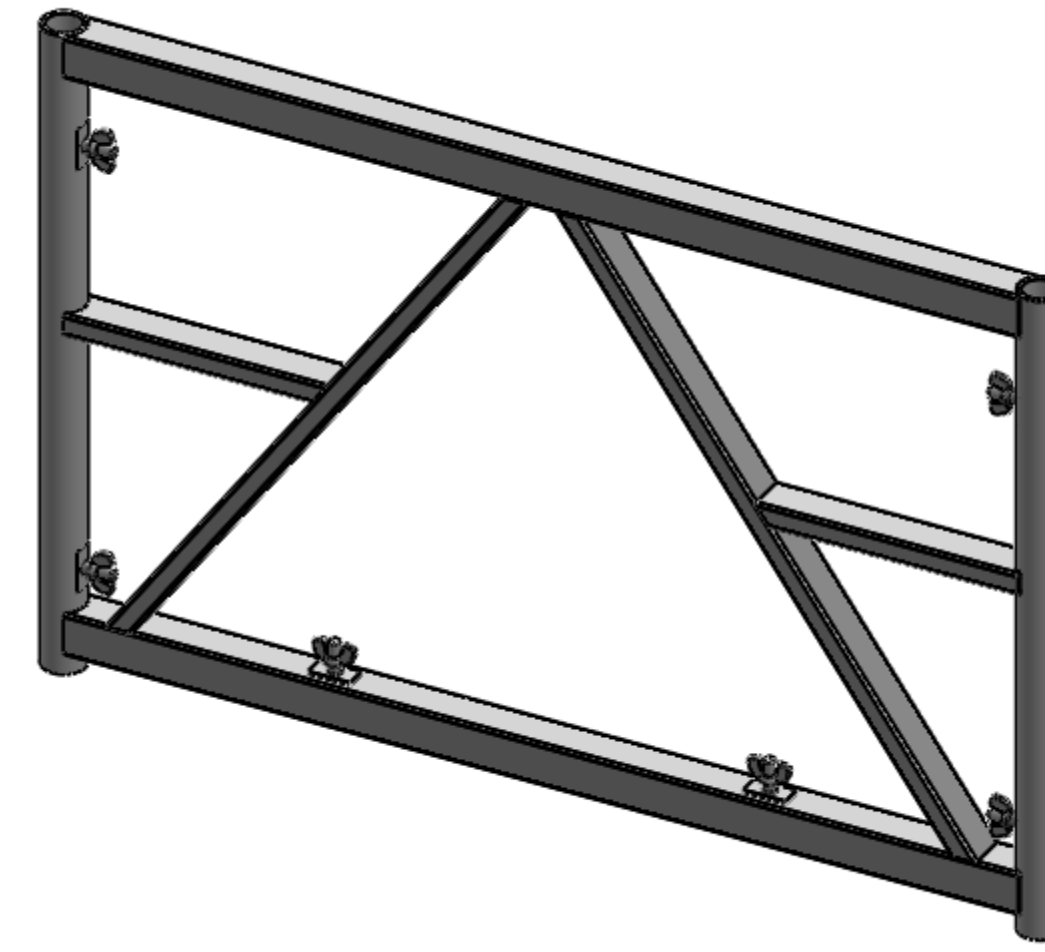

8 7 6 5 4 3 2 1

PLAN VIEW

1

FRONT ELEVATION VIEW

2

SIDE ELEVATION VIEW

3

NOTES: UNLESS OTHERWISE SPECIFIED

8 7 6 5 4 3 2 1

DATE: 02/18/2015  
 REVISION: V1  
 SCALE: 1 TO 8  
 ON 11 X 17 PAGE

PROJECT NAME: GALLAGHER WALL  
 DRAWING TITLE: GALLAGHER WALL - 3FT X 4FT  
 PROJECT NUMBER:

GALLAGHER STAGING & PRODUCTIONS  
 15701 HERON AVE  
 LA MIRADA, CA 90638