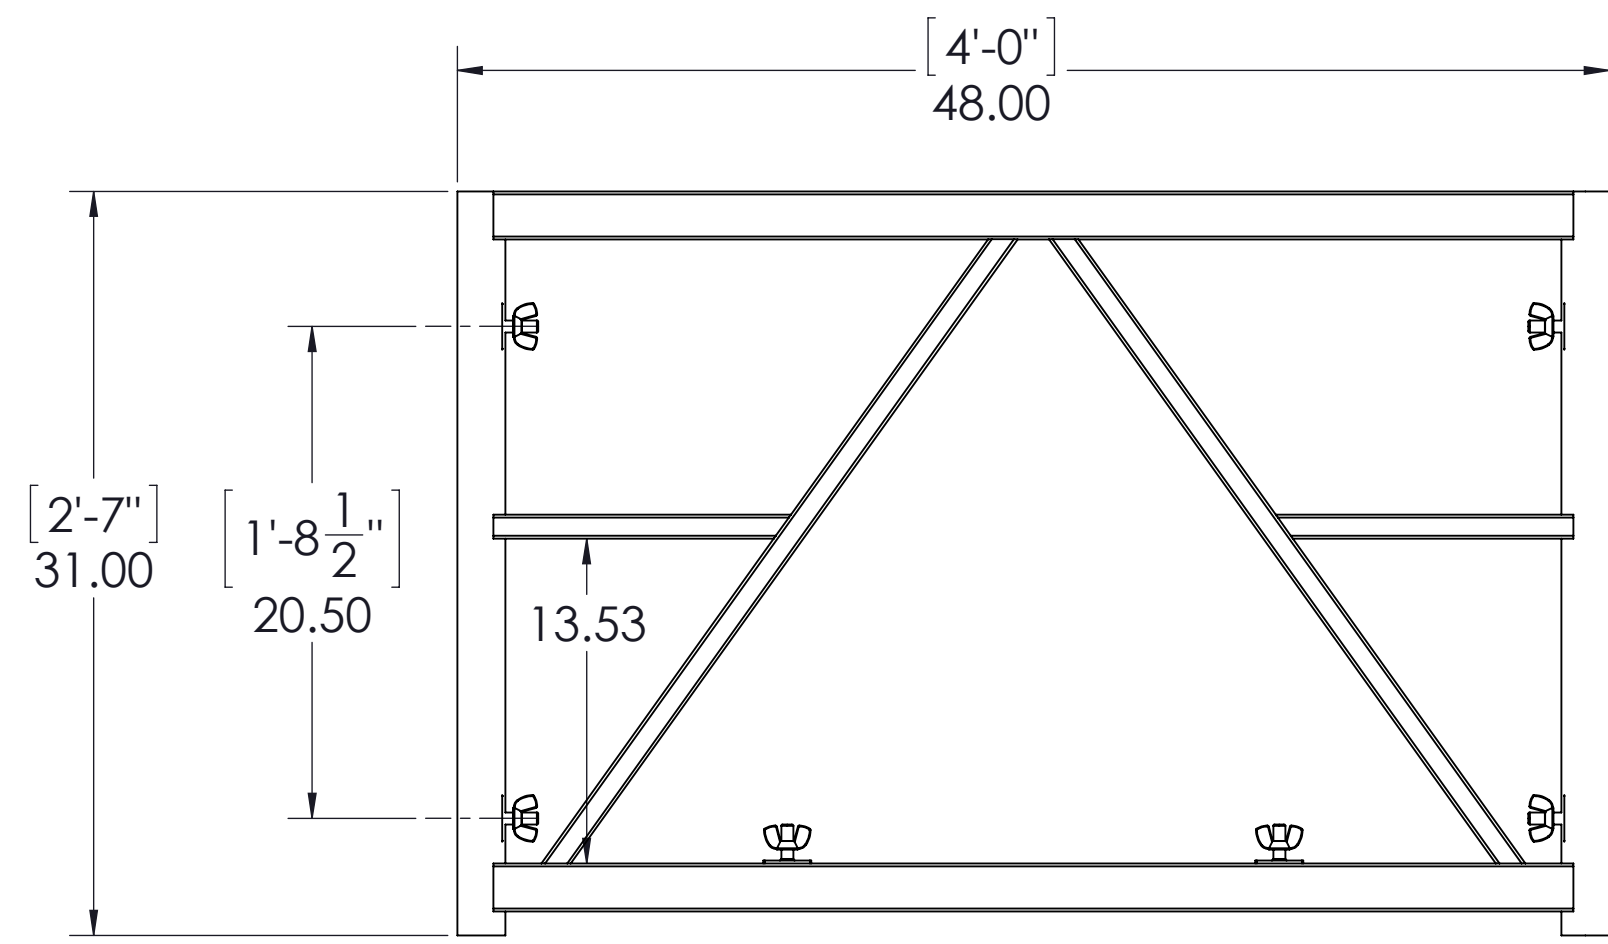

8 7 6 5 4 3 2 1

PLAN VIEW

1

FRONT ELEVATION VIEW

2

SIDE ELEVATION VIEW

3

NOTES: UNLESS OTHERWISE SPECIFIED

8 7 6 5 4 3 2 1

DATE: 02/18/2015  
 REVISION: V1  
 SCALE: 1 TO 8  
 ON 11 X 17 PAGE

PROJECT NAME: GALLAGHER WALL  
 DRAWING TITLE: GALLAGHER WALL - 3FT X 4FT  
 PROJECT NUMBER:

GALLAGHER STAGING & PRODUCTIONS  
 15701 HERON AVE  
 LA MIRADA, CA 90638