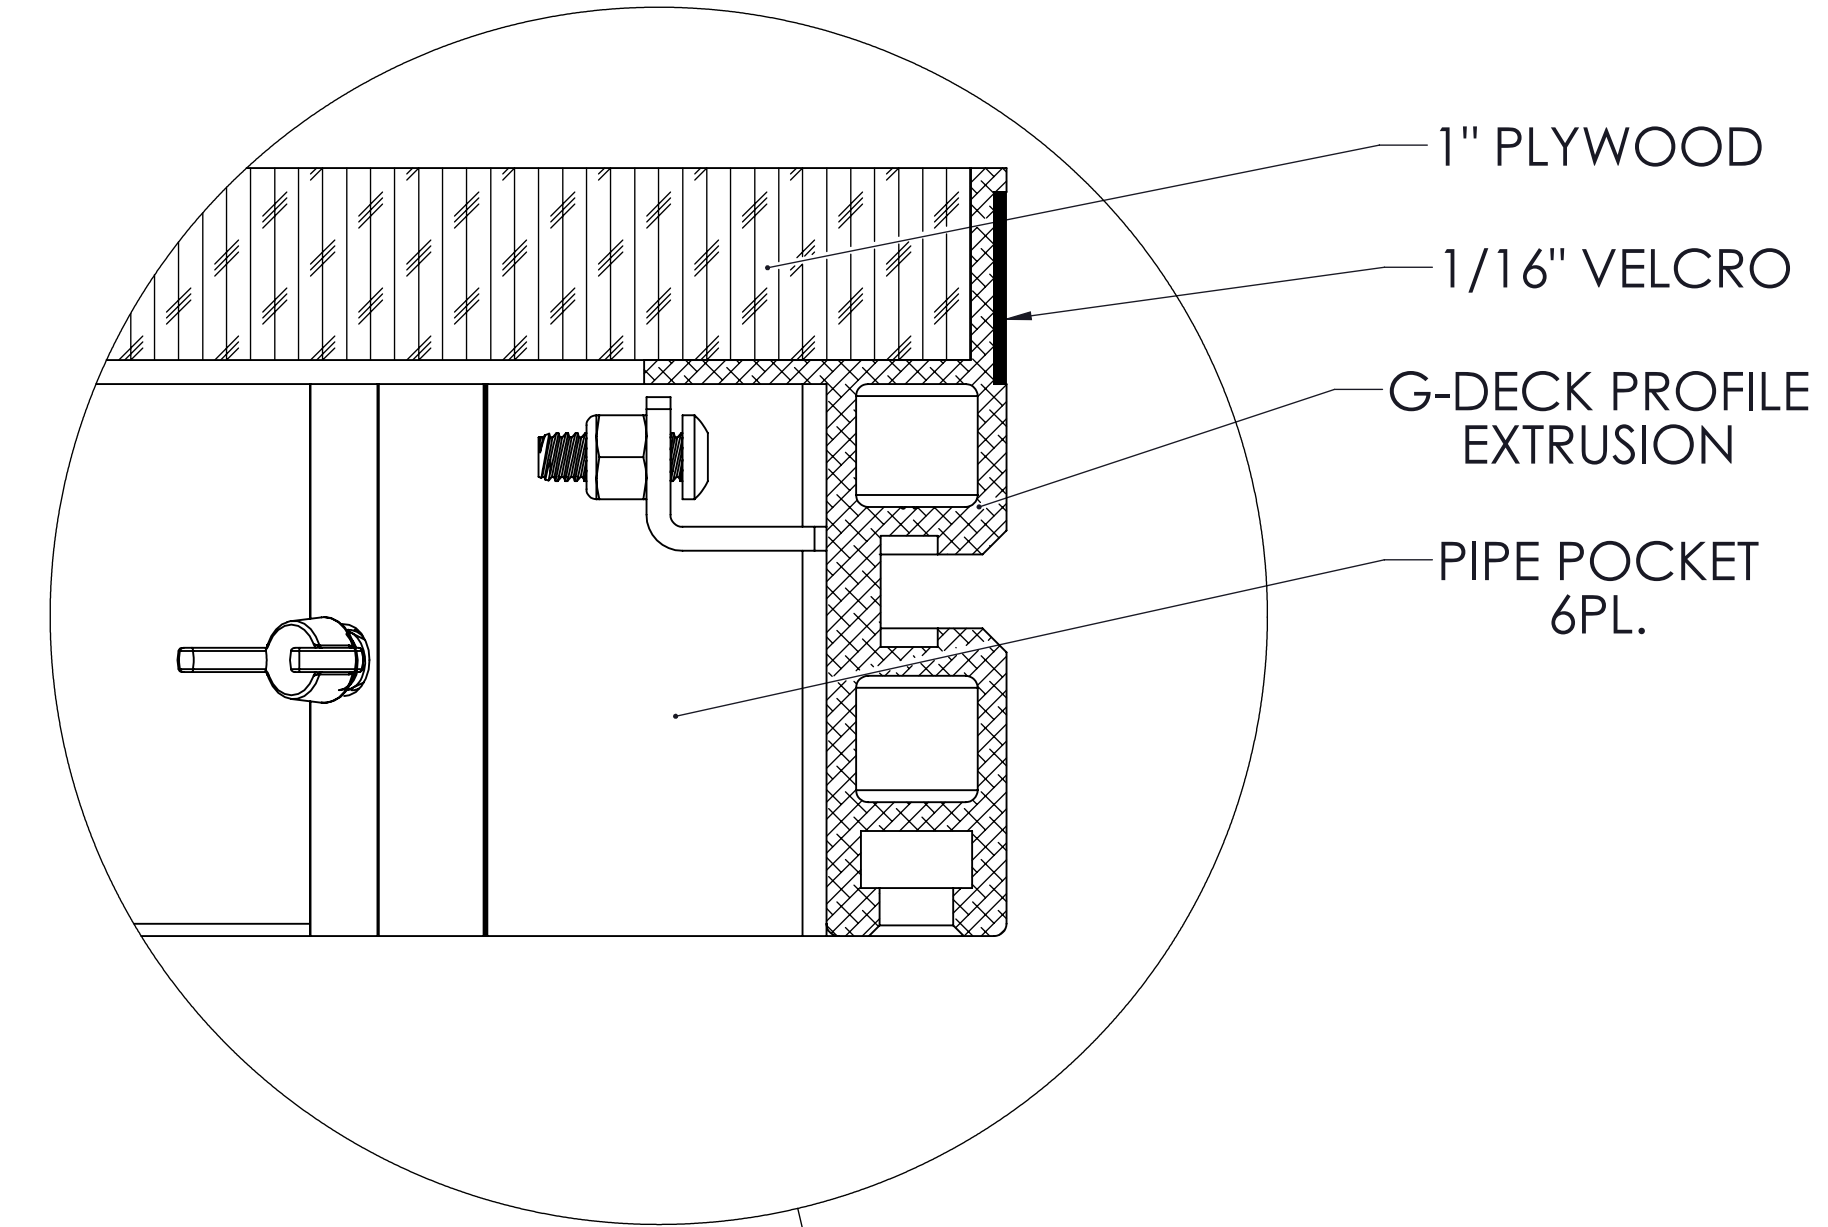

COFFIN LOCK,
2 MALE - 2 FEMALE
4PL.

NOTES: UNLESS OTHERWISE SPECIFIED

PROJECT NAME: 1' x 4' G-DECK	DATE: 02/13/2014
DRAWING TITLE: 1' X 4' G-DECK	REV: X2
PROJECT NUMBER:	SCALE: 1 TO 4 ON 11 X 17 PAGE

GALLAGHER STAGING & PRODUCTIONS
15701 HERON AVE
LA MIRADA, CA 90638