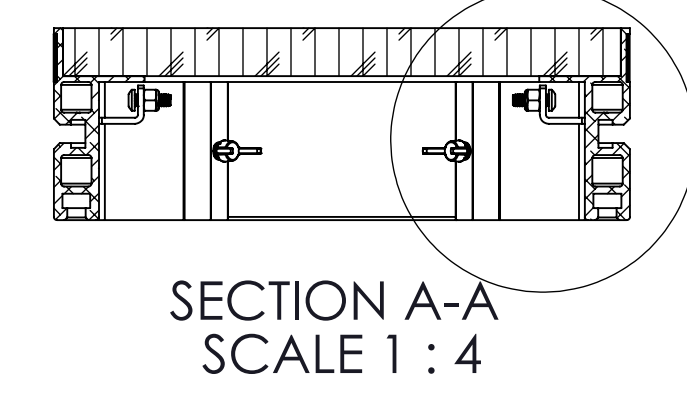

COFFIN LOCK,
2 MALE - 2 FEMALE
4PL.

NOTES: UNLESS OTHERWISE SPECIFIED

PROJECT NAME: 1' x 4' G-DECK	DATE: 02/13/2014
DRAWING TITLE: 1' X 4' G-DECK	REV: X2
PROJECT NUMBER:	SCALE: 1 TO 4 ON 11 X 17 PAGE

GALLAGHER STAGING & PRODUCTIONS
15701 HERON AVE
LA MIRADA, CA 90638