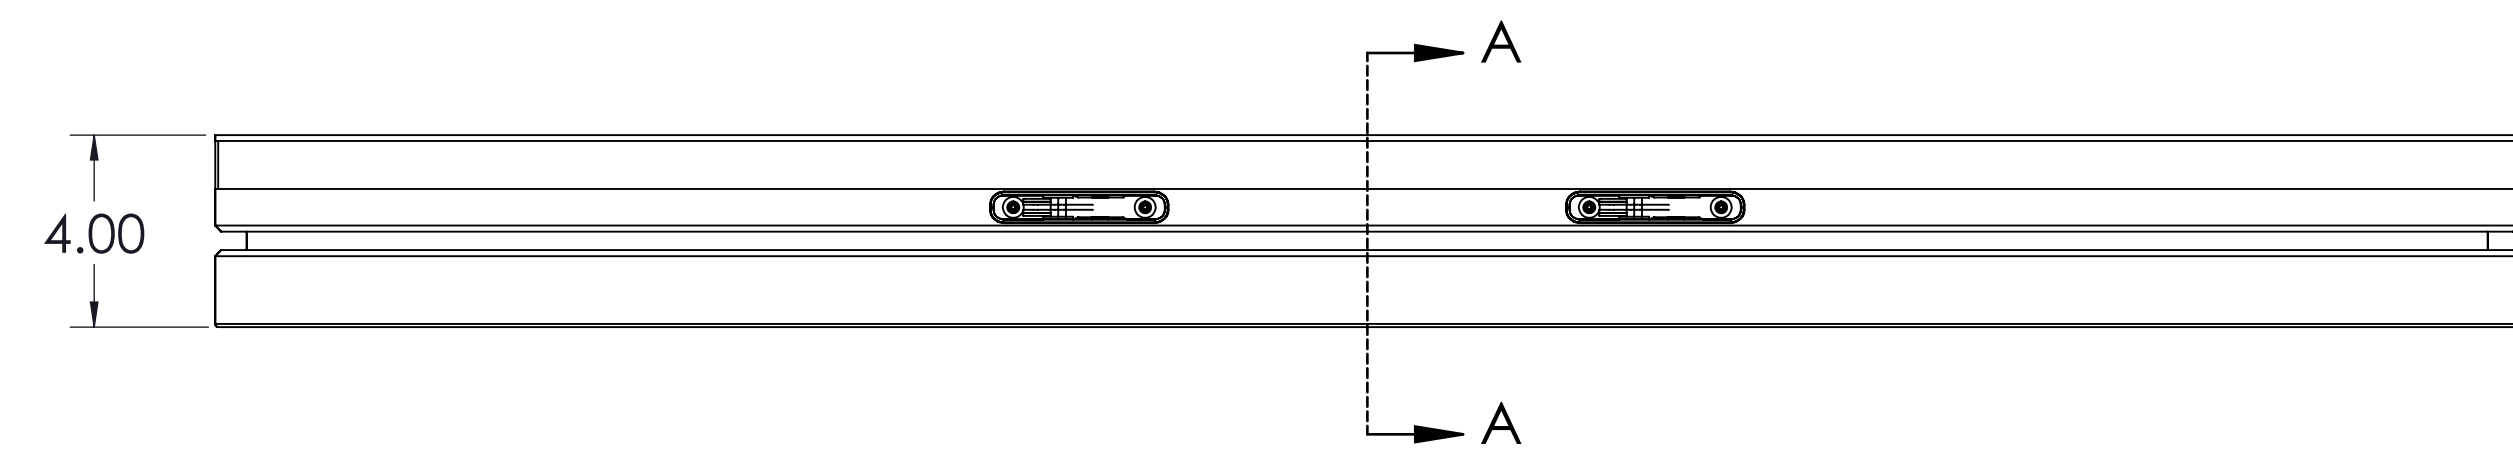

COFFIN LOCK,
2 MALE - 2 FEMALE
4PL.

NOTES: UNLESS OTHERWISE SPECIFIED

PROJECT NAME: 1' x 4' G-DECK	DATE: 02/13/2014
DRAWING TITLE: 1' X 4' G-DECK	REV: X2
PROJECT NUMBER:	SCALE: 1 TO 4 ON 11 X 17 PAGE

GALLAGHER STAGING & PRODUCTIONS
15701 HERON AVE
LA MIRADA, CA 90638