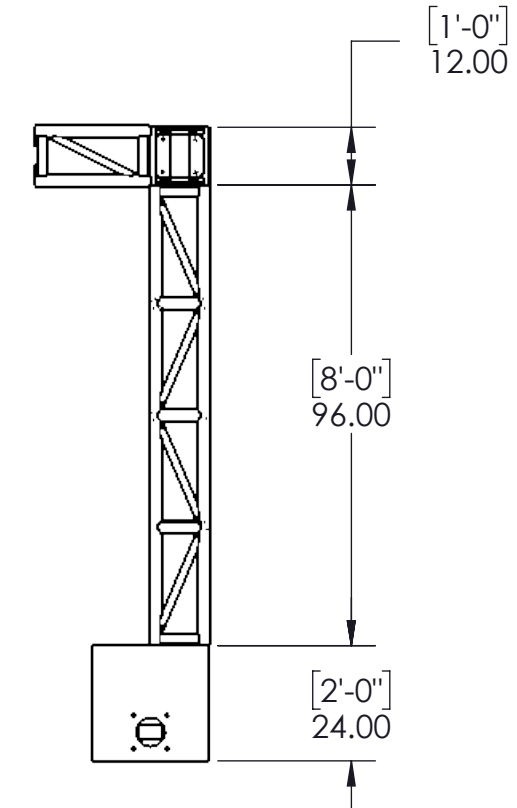

PLAN

2

FRONT ELEVATION

1

END ELEVATION

3

GALLAGHER STAGING & PRODUCTIONS
 15701 Heron Ave,
 La Mirada,
 CA 90628
 TEL : +1 (714) 690 1559
 www.gallagherstaging.com

Project Name: Gallagher 12in Truss Tower 11ft_Mini	Date: 2/6/2019
Drawing Name: Gallagher 12in Truss Tower 11ft_Mini	Scale: 1:32 @ 11in x 17in
Project Number: G19-XXXX	Rev Date: 2/6/2019
Drawn by: DAN PACE	Sheet: 1 of 1
Drawing Number: SA-GS-12IN TR 11FT MN_CLVR	Rev: 1