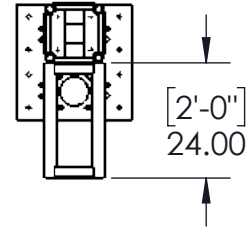

PLAN

2

FRONT ELEVATION

1

END ELEVATION

3

GALLAGHER STAGING & PRODUCTIONS
 15701 Heron Ave,
 La Mirada,
 CA 90628
 TEL : +1 (714) 690 1559
 www.gallagherstaging.com

Project Name: Gallagher 12in Truss Tower 11ft_Mini	Date: 2/6/2019
Drawing Name: Gallagher 12in Truss Tower 11ft_Mini	Scale: 1:32 @ 11in x 17in
Project Number: G19-XXXX	Rev Date: 2/6/2019
Drawn by: DAN PACE	Sheet: 1 of 1
Drawing Number: SA-GS-12IN TR 11FT MN_CLVR	Rev: 1