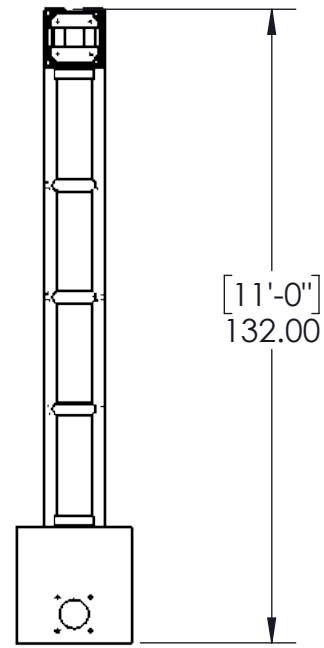

PLAN

2

FRONT ELEVATION

1

END ELEVATION

3

GALLAGHER STAGING & PRODUCTIONS
 15701 Heron Ave,
 La Mirada,
 CA 90628
 TEL : +1 (714) 690 1559
 www.gallagherstaging.com

Project Name: Gallagher 12in Truss Tower 11ft_Mini	Date: 2/6/2019
Drawing Name: Gallagher 12in Truss Tower 11ft_Mini	Scale: 1:32 @ 11in x 17in
Project Number: G19-XXXX	Rev Date: 2/6/2019
Drawn by: DAN PACE	Sheet: 1 of 1
Drawing Number: SA-GS-12IN TR 11FT MN_CLVR	Rev: 1