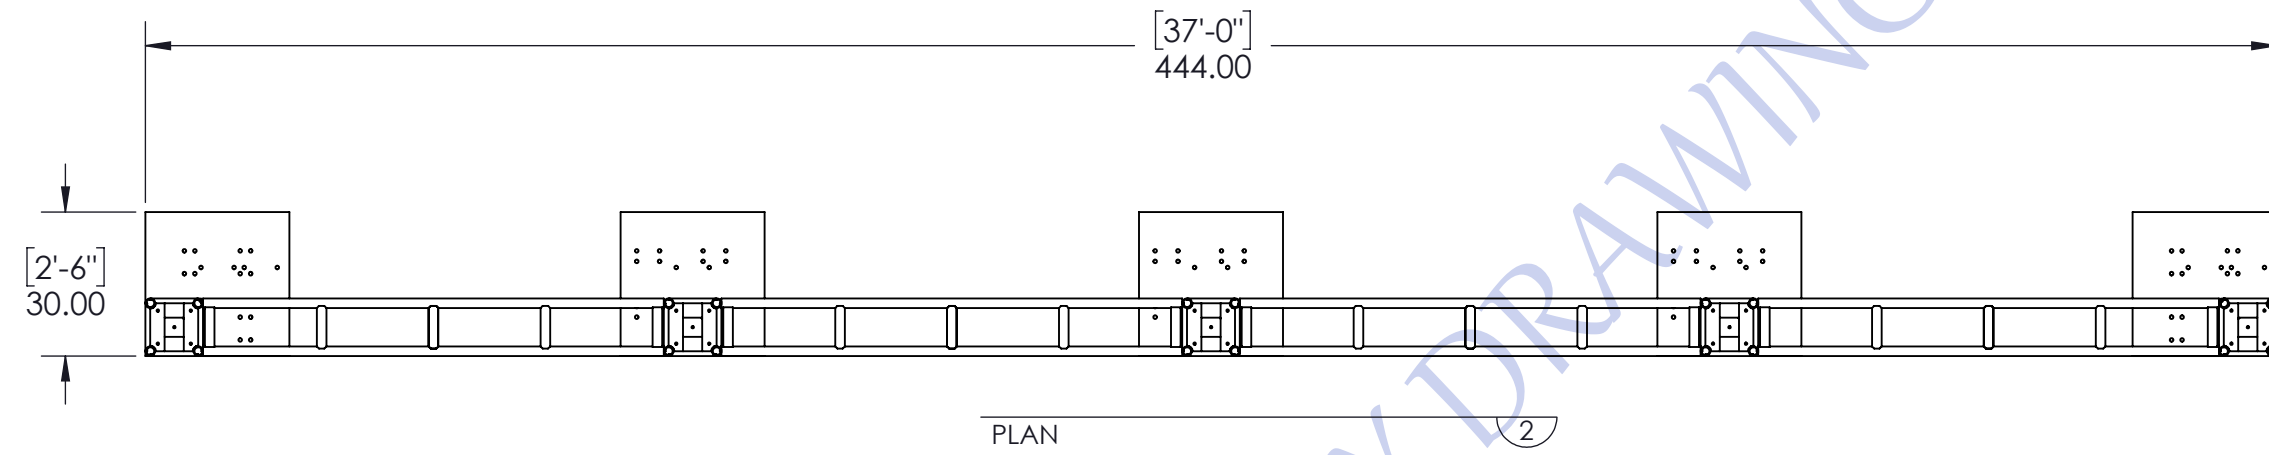

**GALLAGHER STAGING  
& PRODUCTIONS**  
 15701 Heron Ave,  
 La Mirada,  
 CA 90628  
 TEL : +1 (714) 690 1559  
 www.gallagherstaging.com

<b>Project Name:</b> Gallagher	<b>Date:</b> 10/03/2018
<b>Drawing Name:</b> Gallagher-Truss BANNER Arch	<b>Scale:</b> NTS @ 11in x 17in
<b>Project Number:</b> GS-2018	<b>Rev Date:</b> 10/03/2018
<b>Drawn by:</b> AARON SANCHEZ	<b>Sheet:</b> 1 of 2
<b>Drawing Number:</b> SA-GS-12IN BANNER TA 7FTX35FT I.D. BP	<b>Rev:</b> 1

All dimensions in inches unless otherwise stated Do **NOT** measure undimensioned features **IF IN DOUBT - ASK!**

Project Name:	Gallagher	Date:	10/03/2018
Drawing Name:	Gallagher-Truss BANNER Arch	Scale:	1:40 @ 11in x 17in
Project Number:	GS-2018	Rev Date:	10/03/2018
Drawn by:	AARON SANCHEZ	Sheet:	2 of 2
Drawing Number:	SA-GS-12IN BANNER TA 7FTX35FT I.D. BP	Rev:	1