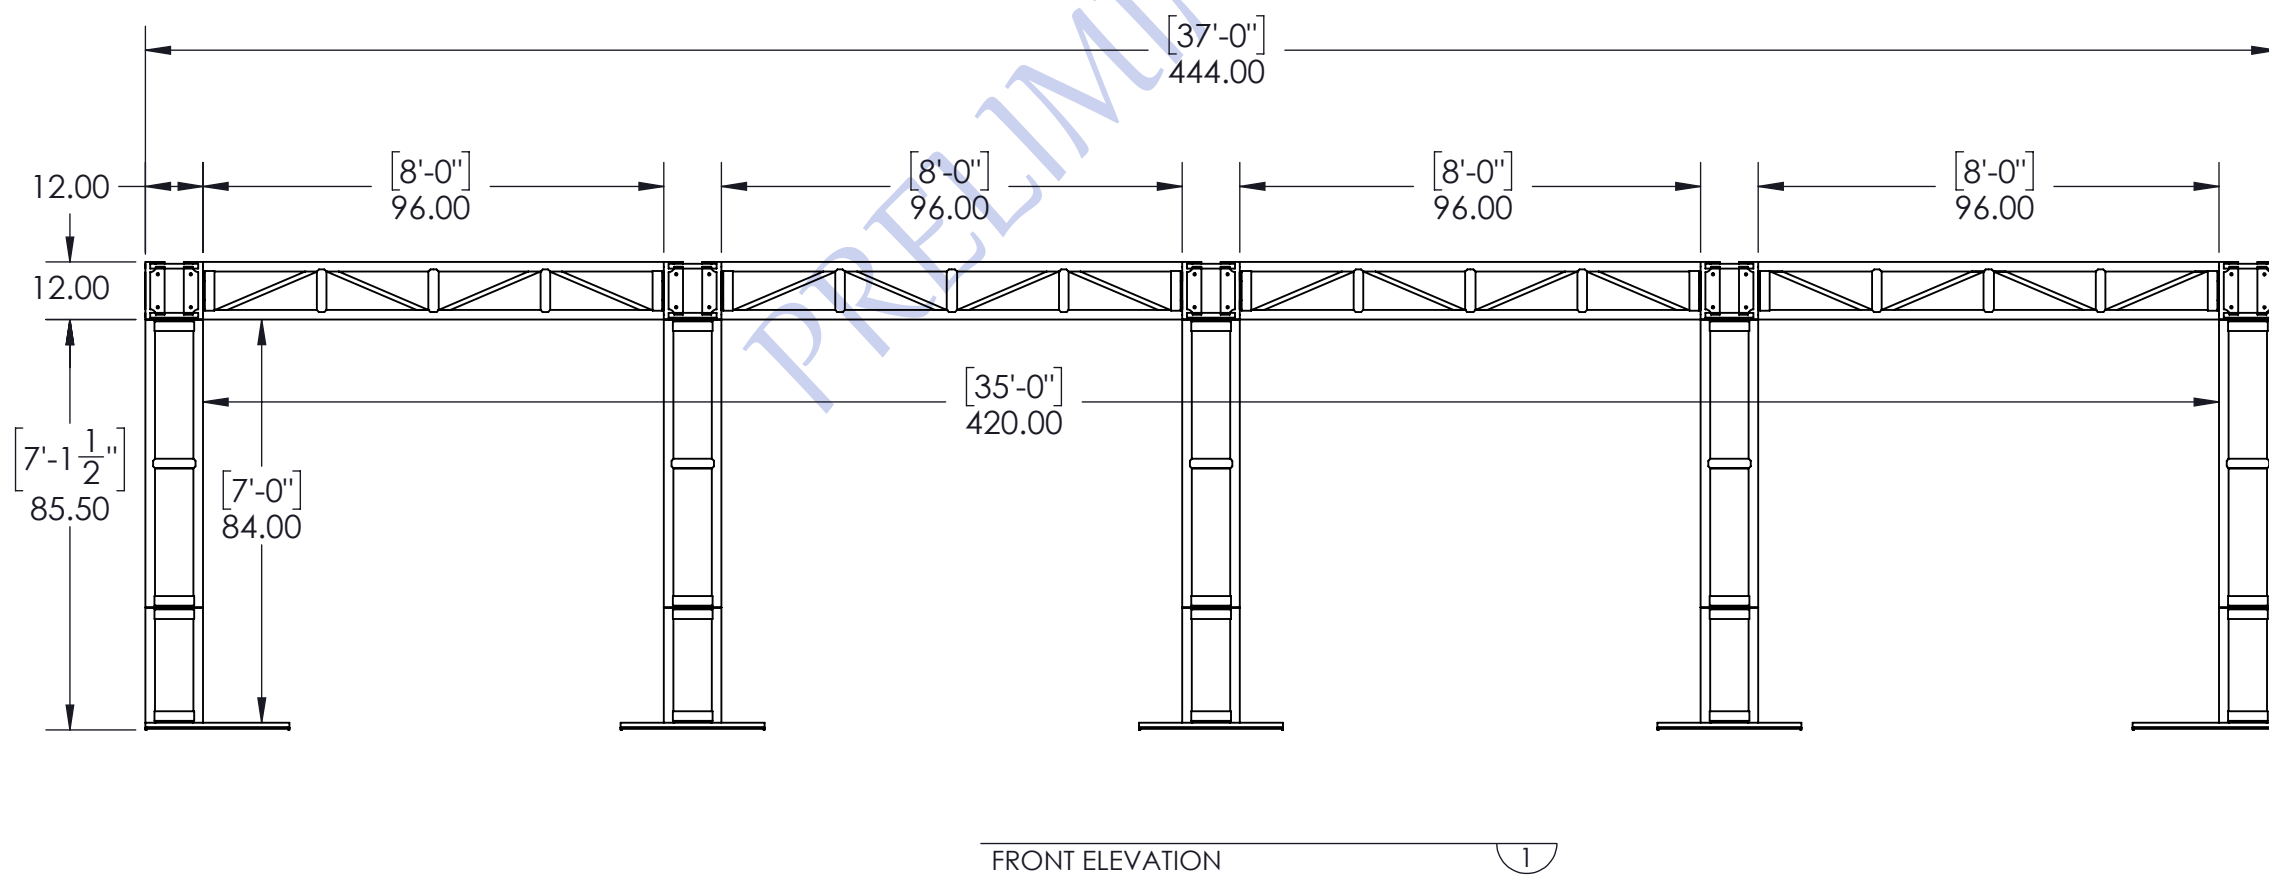

**GALLAGHER STAGING  
& PRODUCTIONS**  
 15701 Heron Ave,  
 La Mirada,  
 CA 90628  
 TEL : +1 (714) 690 1559  
 www.gallagherstaging.com

<b>Project Name:</b> Gallagher	<b>Date:</b> 10/03/2018
<b>Drawing Name:</b> Gallagher-Truss BANNER Arch	<b>Scale:</b> NTS @ 11in x 17in
<b>Project Number:</b> GS-2018	<b>Rev Date:</b> 10/03/2018
<b>Drawn by:</b> AARON SANCHEZ	<b>Sheet:</b> 1 of 2
<b>Drawing Number:</b> SA-GS-12IN BANNER TA 7FTX35FT I.D. BP	<b>Rev:</b> 1

All dimensions in inches unless otherwise stated Do **NOT** measure undimensioned features **IF IN DOUBT - ASK!**

Project Name:	Gallagher	Date:	10/03/2018
Drawing Name:	Gallagher-Truss BANNER Arch	Scale:	1:40 @ 11in x 17in
Project Number:	GS-2018	Rev Date:	10/03/2018
Drawn by:	AARON SANCHEZ	Sheet:	2 of 2
Drawing Number:	SA-GS-12IN BANNER TA 7FTX35FT I.D. BP	Rev:	1